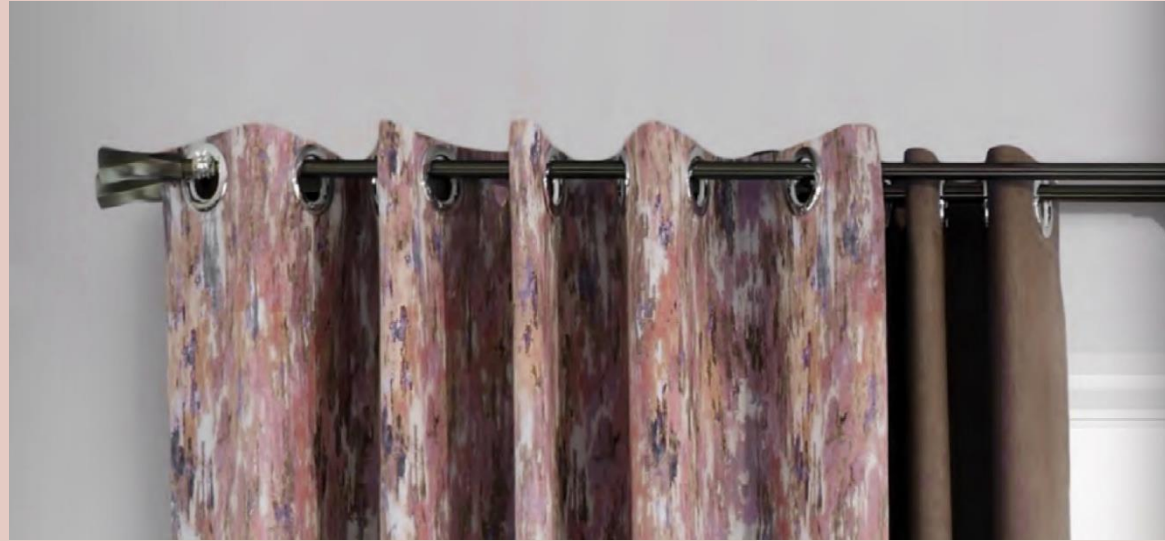

-Aluminum rail - easy to use, durable, suitable for doors and windows.

-Show rail - with many types of rail materials and decorative heads to choose from.

Product Group

Pleated Curtains

Eyelet Curtains

Curtains with a modern design, classic look, elegant. Suitable for those who love to decorate the house to look contemporary luxury. Add dimension to make the room look charming. Focusing on showing curtain rails and railheads that are available in a variety of designs to match the style of each room.

Product Group

Eyelet Curtains

Wave Curtains

Stylish curtain, combine eyelet and pleated curtains with no pleats on top. The curtains will be wavy and freely arched. Natural, modern, elegant, and good-looking. Suitable for minimal decoration.