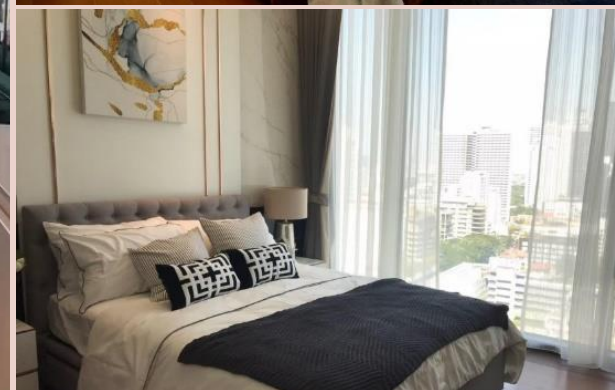

Reference

Project : Q1 Sukhumvit @Sukhumvit6