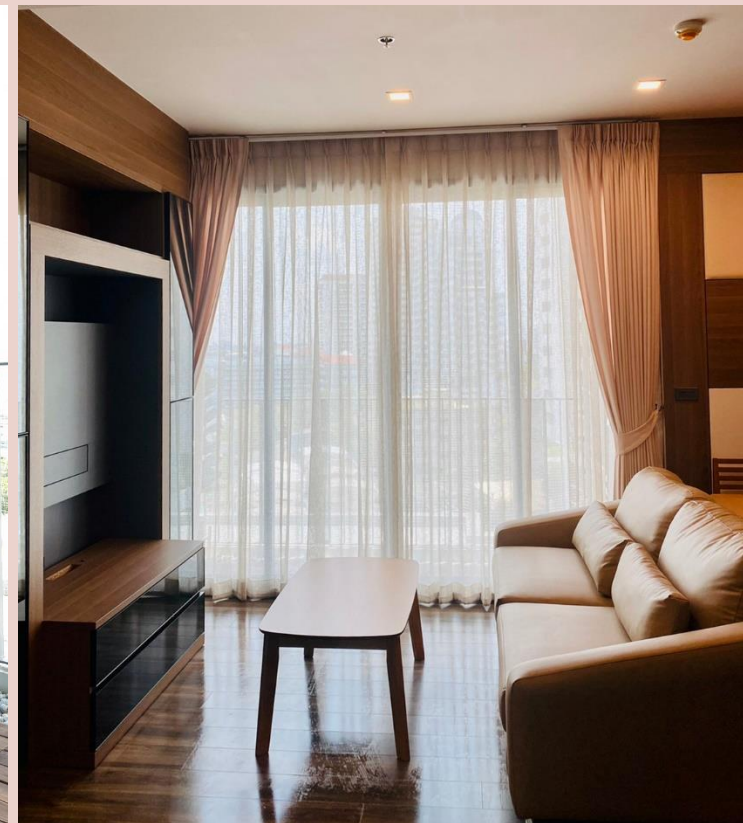

Reference

Project : Ceil by Sansiri @Ekkamai