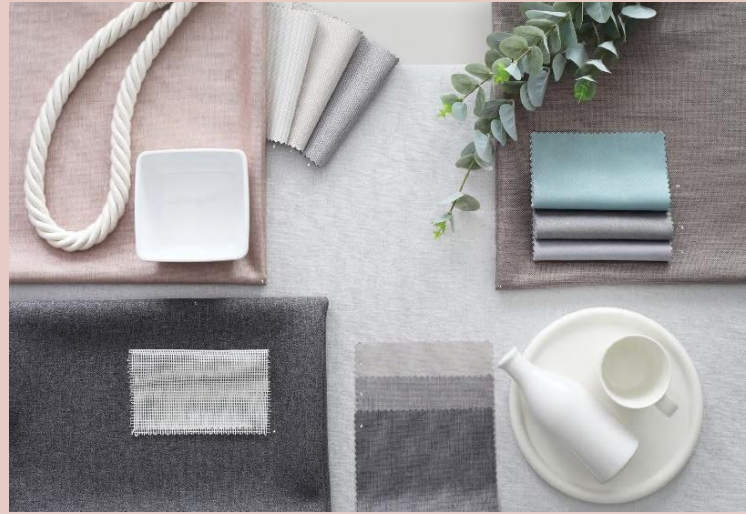

Pleated Curtains

Popular curtains for neatness, beauty, and ease of use. Compatible with all styles of home and condo decorations. This curtain looks beautiful and neat with the uniqueness of the three small pleats. There are two types of rail to choose from.

-Aluminum rail - easy to use, durable, suitable for doors and windows.

-Show rail - with many types of rail materials and decorative heads to choose from.

Product Group

Pleated Curtains

Eyelet Curtains

Curtains with a modern design, classic look, elegant. Suitable for those who love to decorate the house to look contemporary luxury. Add dimension to make the room look charming. Focusing on showing curtain rails and railheads that are available in a variety of designs to match the style of each room.

Product Group

Eyelet Curtains

Wave Curtains

Stylish curtain, combine eyelet and pleated curtains with no pleats on top. The curtains will be wavy and freely arched. Natural, modern, elegant, and good-looking. Suitable for minimal decoration.

Vertical Blinds

This curtain can decorate any style of home. Can block sunlight both vertically and horizontally. The material is available in PVC or wood. Lightweight and suitable for use in buildings, offices, restaurants, offices, living rooms, or dressing rooms. Can adjust the angle to let the light shine through as needed. Easily control the amount of natural light in the room.