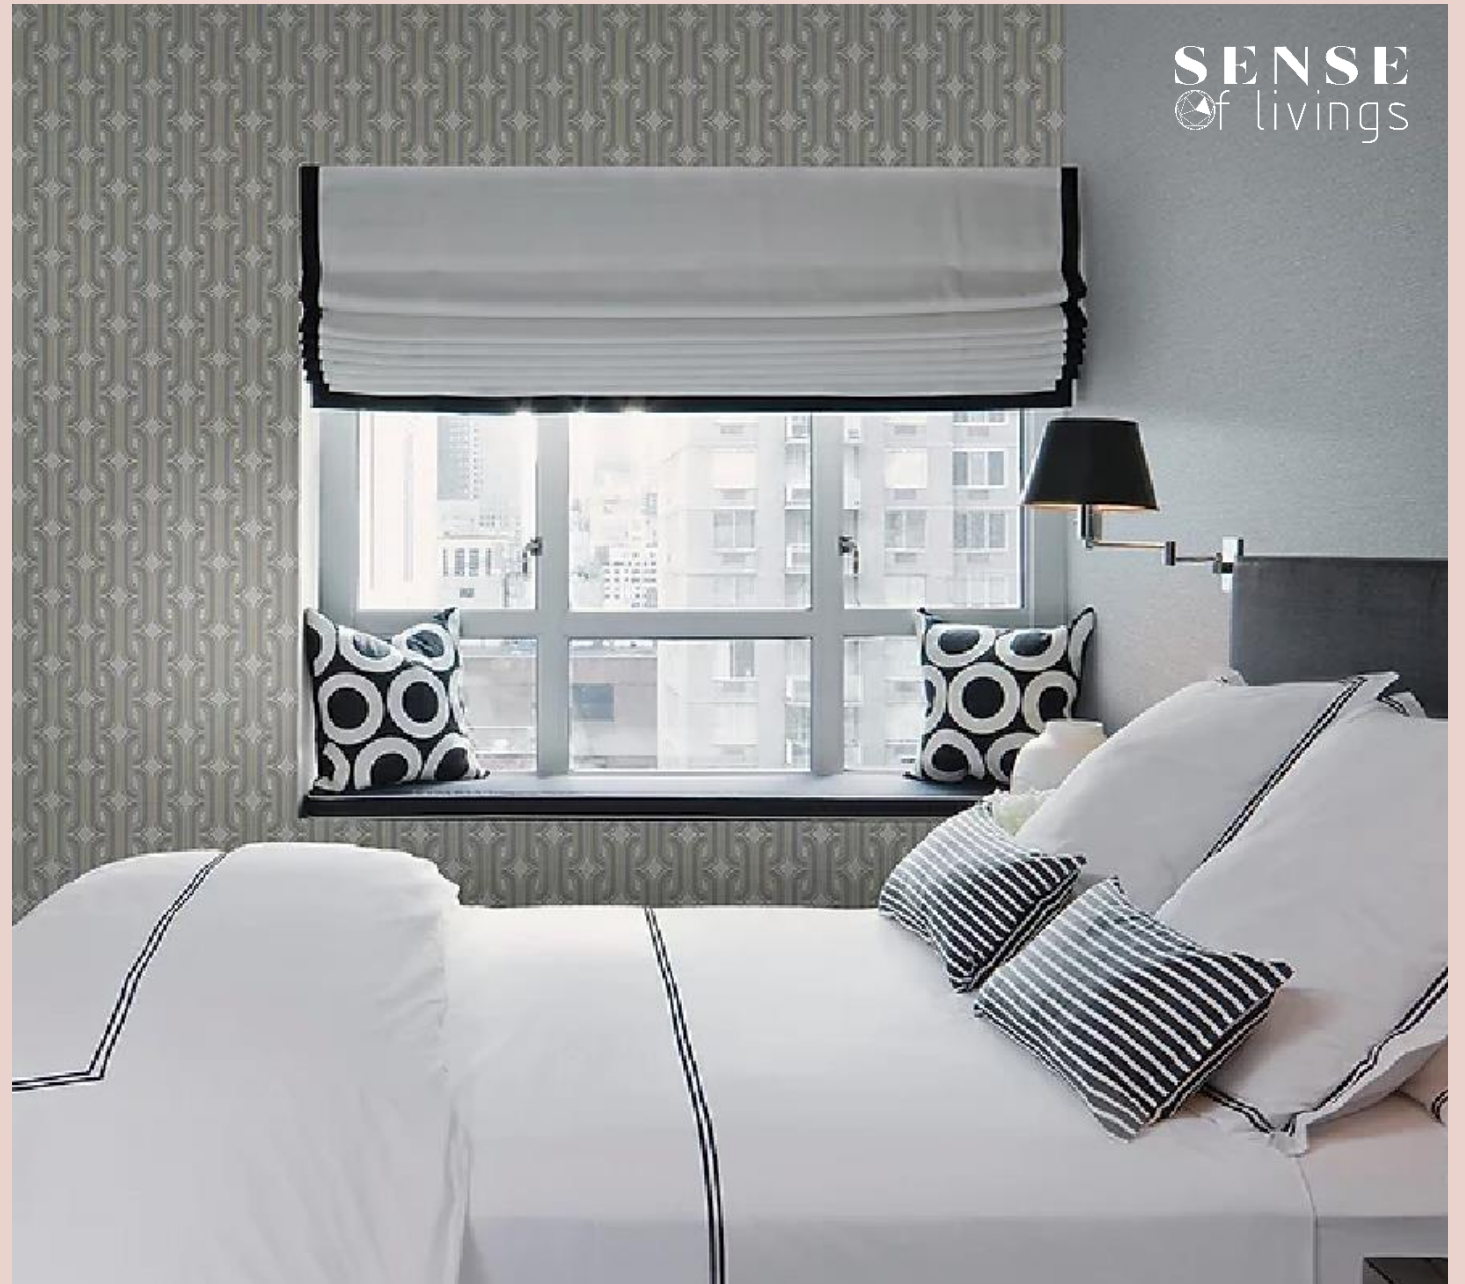

-Aluminum rail - easy to use, durable, suitable for doors and windows.

-Show rail - with many types of rail materials and decorative heads to choose from.

Product Group

Pleated Curtains

Eyelet Curtains

Curtains with a modern design, classic look, elegant. Suitable for those who love to decorate the house to look contemporary luxury. Add dimension to make the room look charming. Focusing on showing curtain rails and railheads that are available in a variety of designs to match the style of each room.

Product Group

Eyelet Curtains

Wave Curtains

Stylish curtain, combine eyelet and pleated curtains with no pleats on top. The curtains will be wavy and freely arched. Natural, modern, elegant, and good-looking. Suitable for minimal decoration.

SENSE
of livings

Product Group

Wave Curtains

Sheer Curtains

Adding sheer curtains will help maintain privacy when blackout curtains are on. It also allows natural light to enter the house as well. Make the atmosphere in the room look more open.

Product Group

Sheer Curtains

Roman Blinds

It is a type of curtain that can be folded and stacked on top of each other. Easy to use, suitable for small spaces such as window panes.

Product Group

Roman Blinds